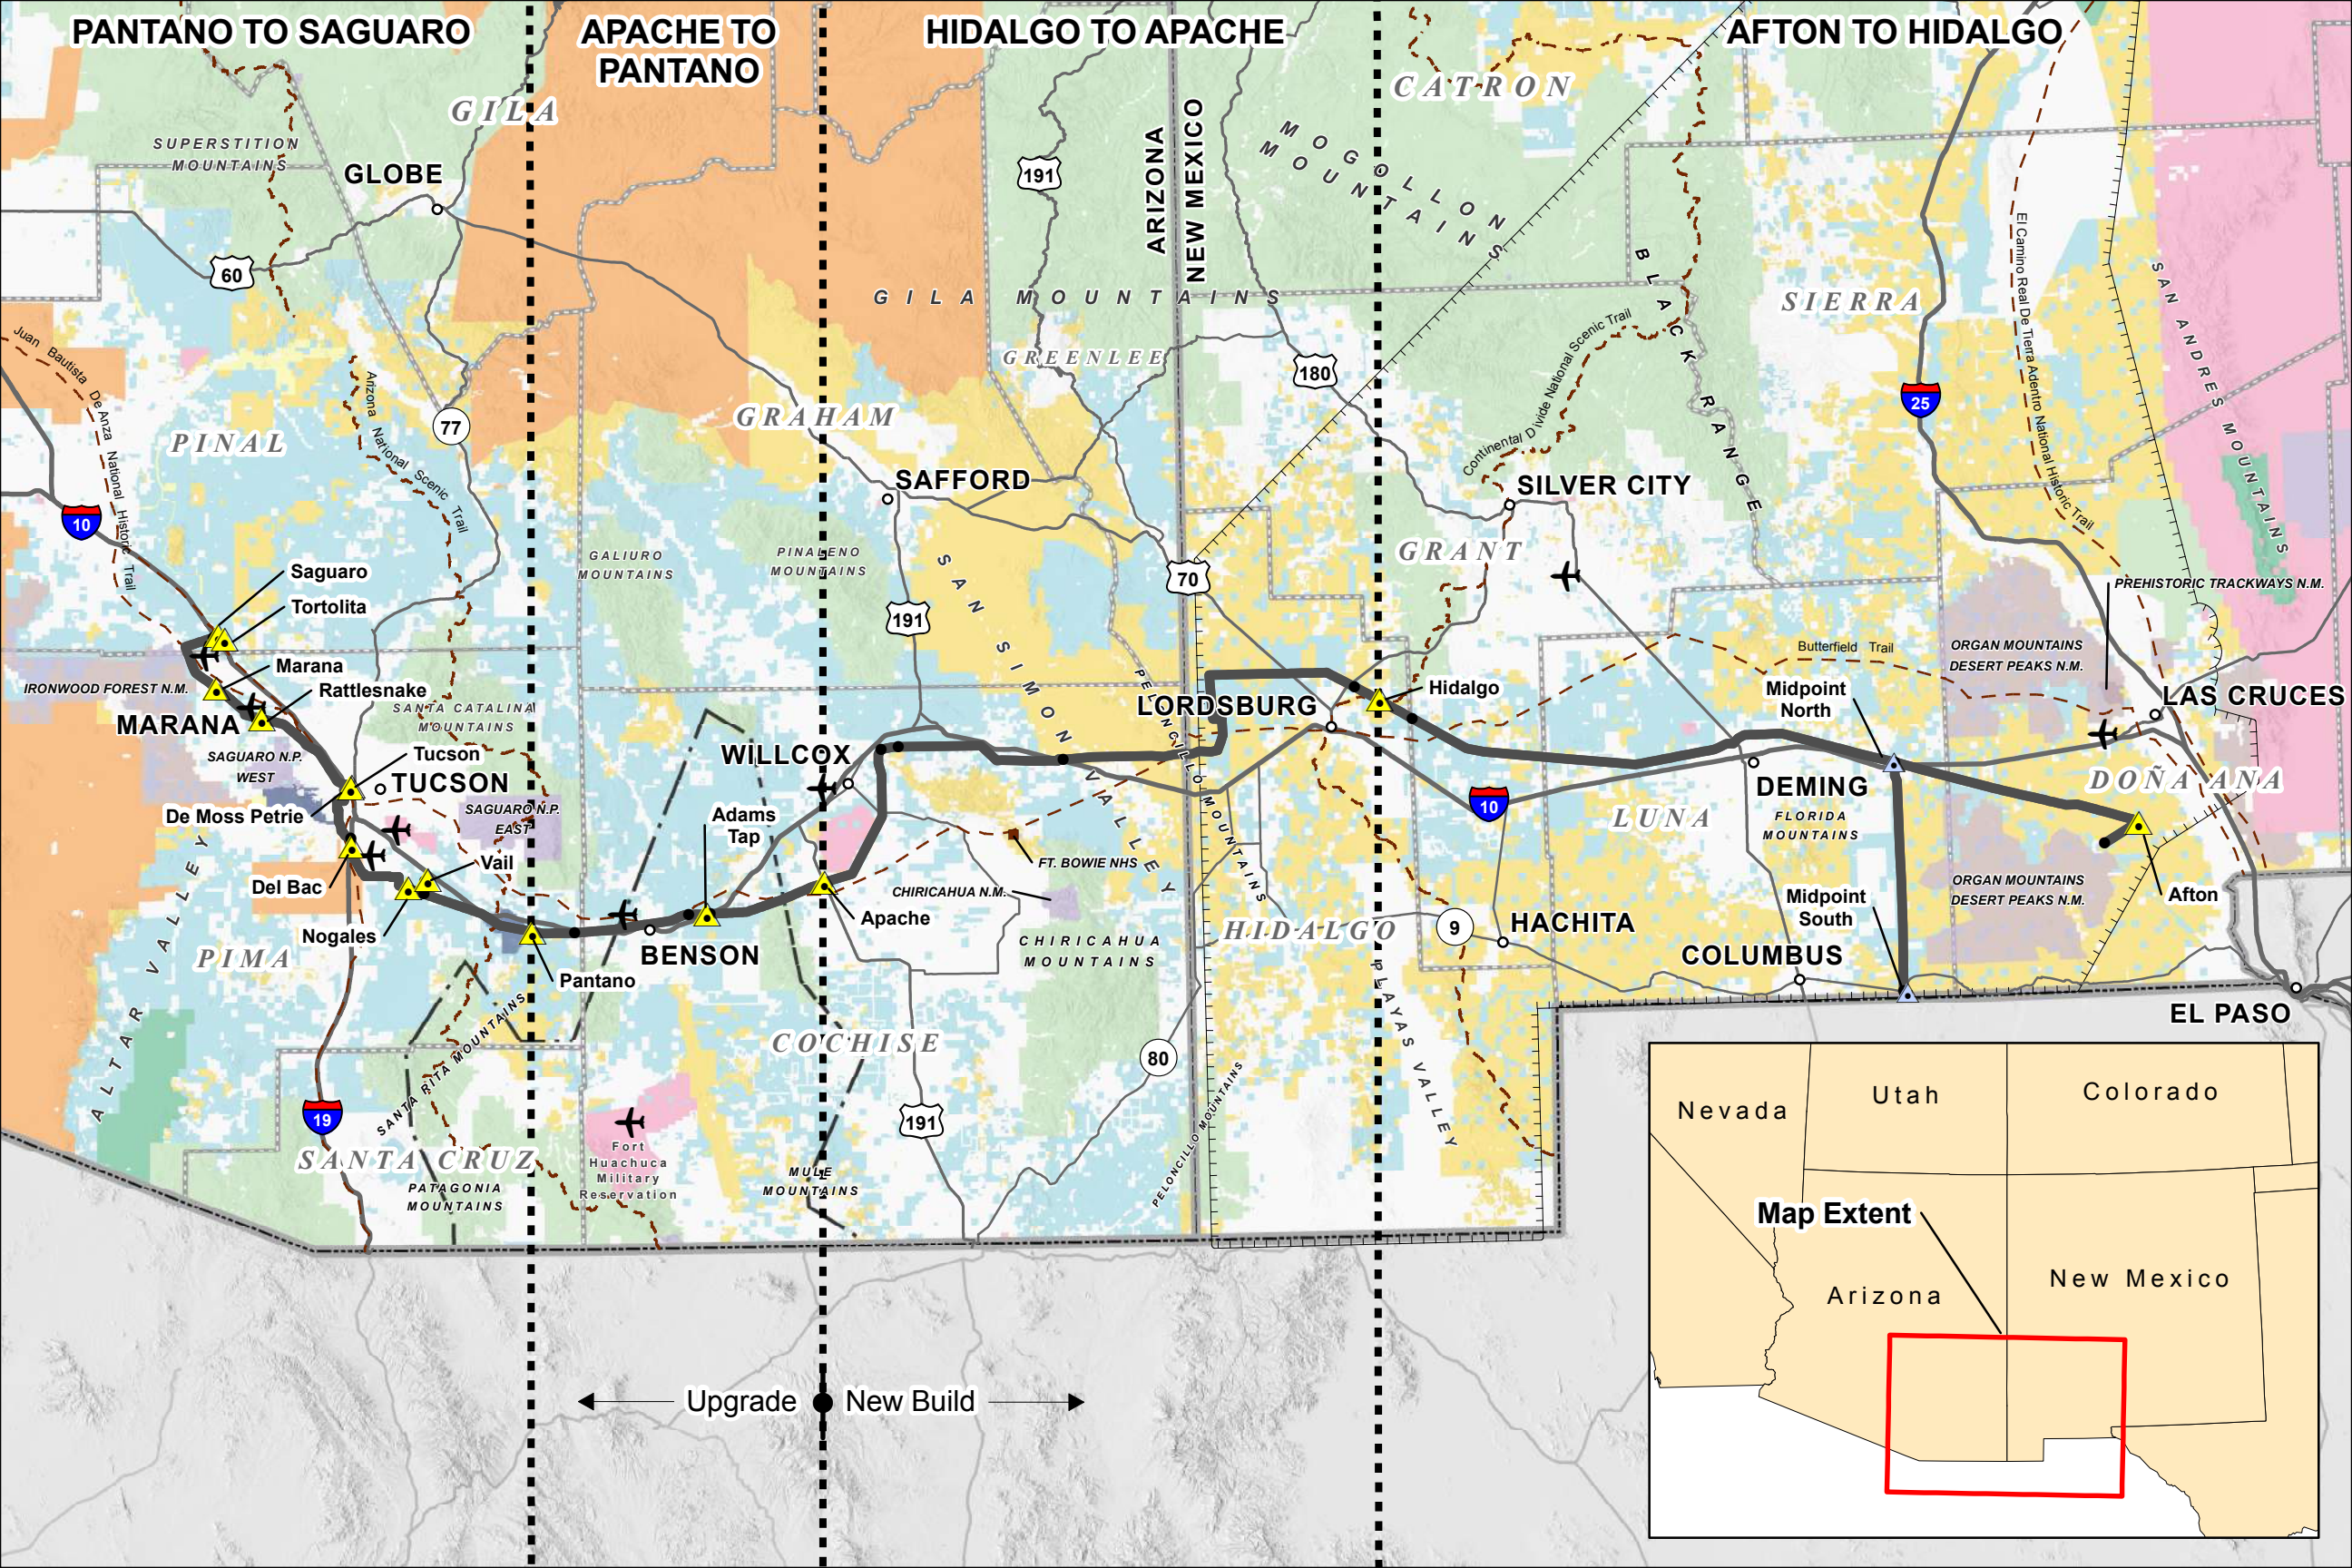

PANTANO TO SAGUARO

APACHE TO PANTANO

HIDALGO TO APACHE

AFTON TO HIDALGO

- Legend**
- Selected Alternative
 - Segment Node
 - Existing Substations
 - Proposed Substation
 - Airports
 - National Historic/Scenic Trail
 - Interstate
 - US or State Highway
 - Major Road
 - Buffalo Soldier Electronic Testing Range
 - UAS FTC Boundary
 - Tribal
 - Bureau of Land Management
 - Bureau of Reclamation
 - Department of Defense
 - National Park Service
 - Private/Other
 - State
 - County
 - US Forest Service
 - US Fish & Wildlife
 - National Park/ National Monument/ National Conservation Area
 - Local Conservation Area

← Upgrade ● New Build →

**Southline
Transmission
Line**